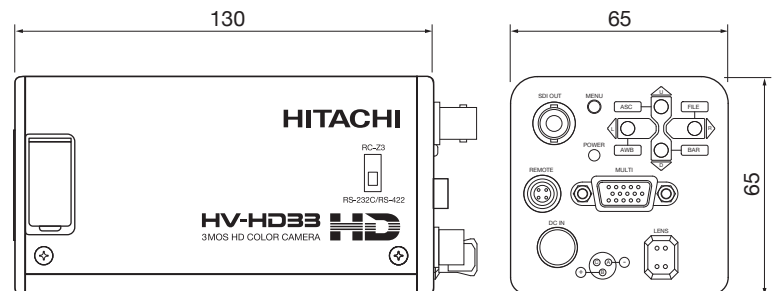

External dimensions

CAUTION : To ensure safe operation, please read the instruction manual before using this product.

These Specifications are subject to change without notice.

Hitachi Kokusai Electric Inc.

Head Office : 14-1, Sotokanda 4-choume, Chiyoda-ku, Tokyo 101-8980, Japan
Phone : +81(0)3-6734-9432, Fax : +81(0)3-5209-5942
URL : <http://www.hitachi-kokusai.co.jp/>

Hitachi Kokusai Electric (Shanghai) Co., Ltd.

Beijing Branch : Room 1415, Beijing Fortune Building, 5 Dong San Huan Bei-Lu, Chao Yang District, Beijing
Phone : +86(0) 10-6590-8755/8756, Fax : +86(0) 10-6590-8757

Hitachi Kokusai Electric America, Ltd. URL : <http://hitachikokusai.us>

Headquarters and : 150 Crossways Park Drive, Woodbury, New York 11797, U.S.A.

Northeast Office : Phone : (+1)516-921-7200, Fax : (+1)516-496-3718

West Office : 11258 Monarch, Unite Garden Grove, CA 92841, U.S.A.
Phone : (+1)310-328-6116, Fax : (+1)310-328-6252

Midwest Sales : Phone : (+1)330-334-4115, Fax : (+1)516-496-3718
Service : (+1)989-345-5379

South Sales : Phone : (+1)850-934-1234
Service : (+1)256-774-3777

Parts Center : Phone : (+1)516-682-4435, Fax : (+1)516-921-0993

Latin Sales : Phone : (+1)516-682-4420, Fax : (+1)516-496-3718

Hitachi Kokusai Electric Canada, Ltd. URL : <http://hitachikokusai.ca>

Head Office : 1 Select Avenue Unit#11 Scarborough, Ontario M1V5J3, Canada
Phone : (+1)416-299-5900, Fax : (+1)416-299-0450

Eastern Office : 5795 Chemin St. Francois St. Laurent, Quebec H4S 1B6, Canada
Phone : (+1)514-332-6687, Fax : (+1)514-335-1664

Hitachi Kokusai Electric Europe GmbH URL : <http://www.hitachi-keu.com>

Sales and Engineering : Siemensstr. 9, D-63263 Neu-Isenburg, Germany
+49(0) 6102-8332-0, Fax : +49(0) 6102-202616

Frankfurt office